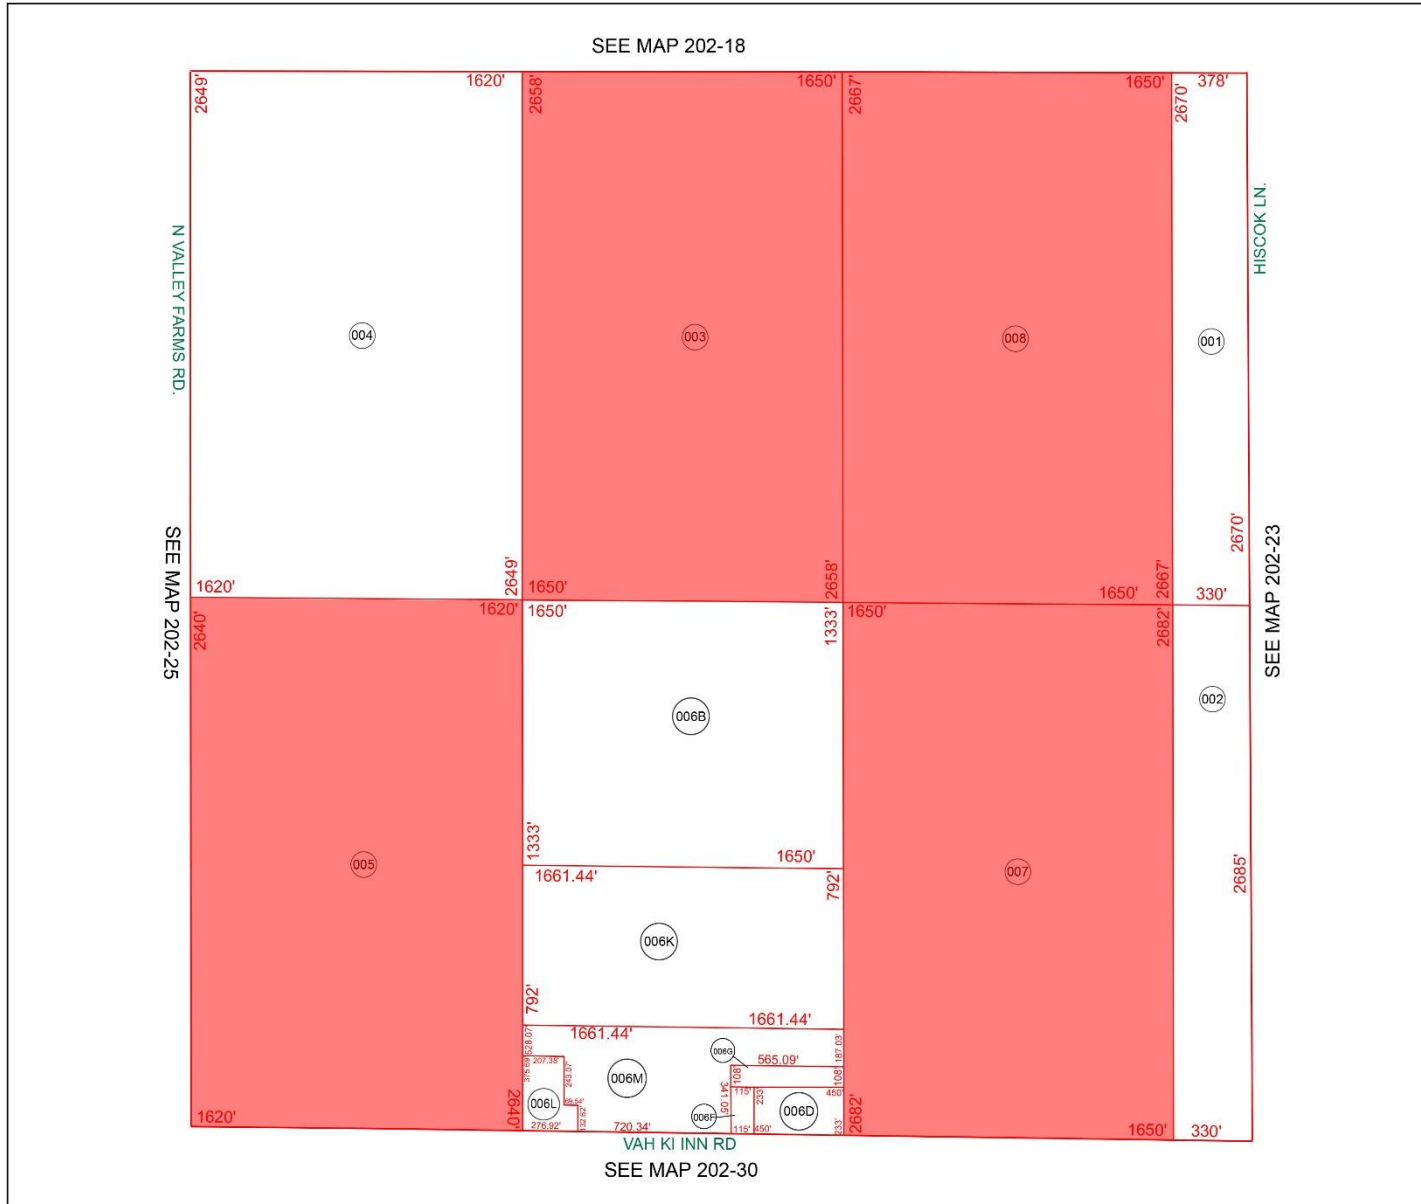

Urton Farms | Pinal County, AZ

The Hogan Group
7114 E Stetson Drive
Suite 400
Scottsdale, AZ 85251
(602) 553-4117

BOOK - MAP
202-24
SEC. 16 T.05S. R.09E.

LOCATION MAPS
R.E.

TOWNSHIP

6	5	4	3	2	1
7	8	9	10	11	12
18	17	18	15	14	13
19	20	21	22	23	24
30	29	28	27	26	25
31	32	33	34	35	36

SECTION

Revised: 9/25/2013
By: *KG*

PINAL COUNTY
wide open opportunity

Pinal County Assessor

THIS MAP DOES NOT REPRESENT A SURVEY. NO LIABILITY IS ASSUMED FOR THE ACCURACY OF THE DATA DELINEATED HEREIN, EITHER EXPRESSED OR IMPLIED BY PINAL COUNTY OR ITS EMPLOYEES. THIS MAP IS COMPILED FROM OFFICIAL RECORDS, INCLUDING PLATS, SURVEYS, RECORDED DEEDS AND CONTRACTS, AND ONLY CONTAINS INFORMATION REQUIRED FOR THE PINAL COUNTY ASSESSOR'S OFFICE PURPOSES.

Jeff Beach (602) 694-3941 jbeach@hogangroupaz.com
Jim Tipton (602) 553-4110 jtipton@hogangroupaz.com
James Hotis (480) 628-7518 jhotis@hogangroupaz.com