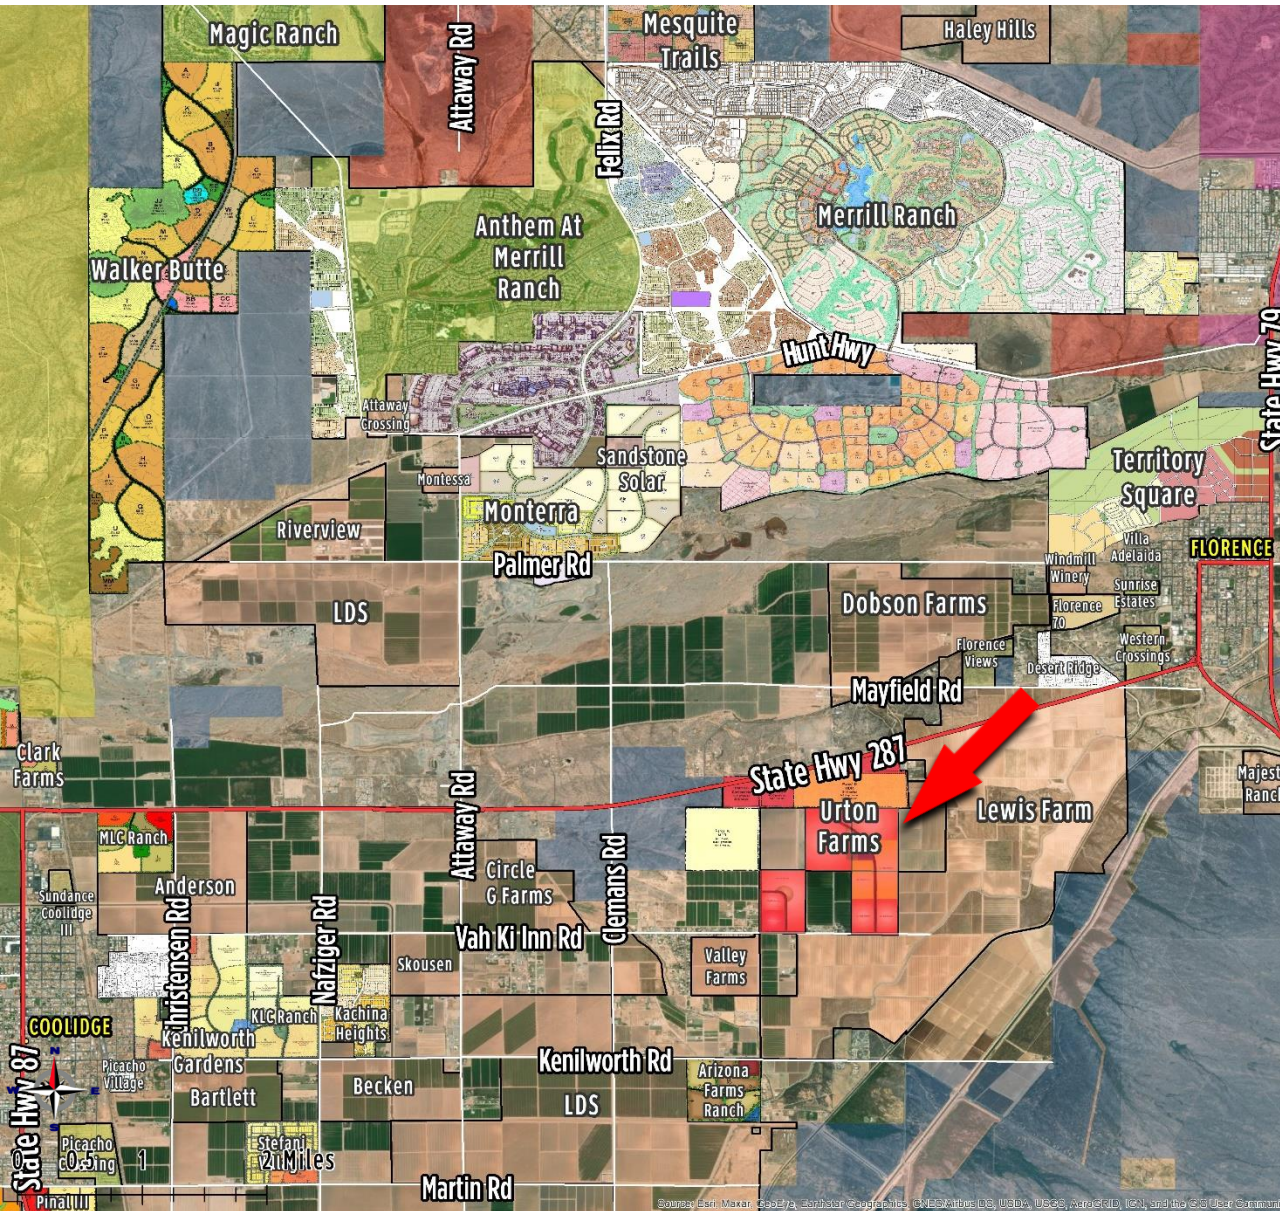

Urton Farms | Pinal County, AZ

The Hogan Group
7114 E Stetson Drive
Suite 400
Scottsdale, AZ 85251
(602) 553-4117

Location:

NEC of Vah Ki Inn Rd &
Valley Farms Rd, Pinal County, AZ

Purchase Price:

Submit Offers

Description:

400 Acres
APN 202-24-003, 005, 007, & 008
Florence General Plan -
Medium Density Residential 1
(MDR1) 4-8 du/ac

Utilities:

Water - Town of Florence
Sewer - Town of Florence
Electricity - APS
Gas - Southwest Gas

Comments:

Excellent farmland in the San Carlos
Irrigation District SW of downtown
Florence.

Jeff Beach (602) 694-3941 jbeach@hogangroupaz.com
Jim Tipton (602) 553-4110 jtipton@hogangroupaz.com
James Hotis (480) 628-7518 jhotis@hogangroupaz.com