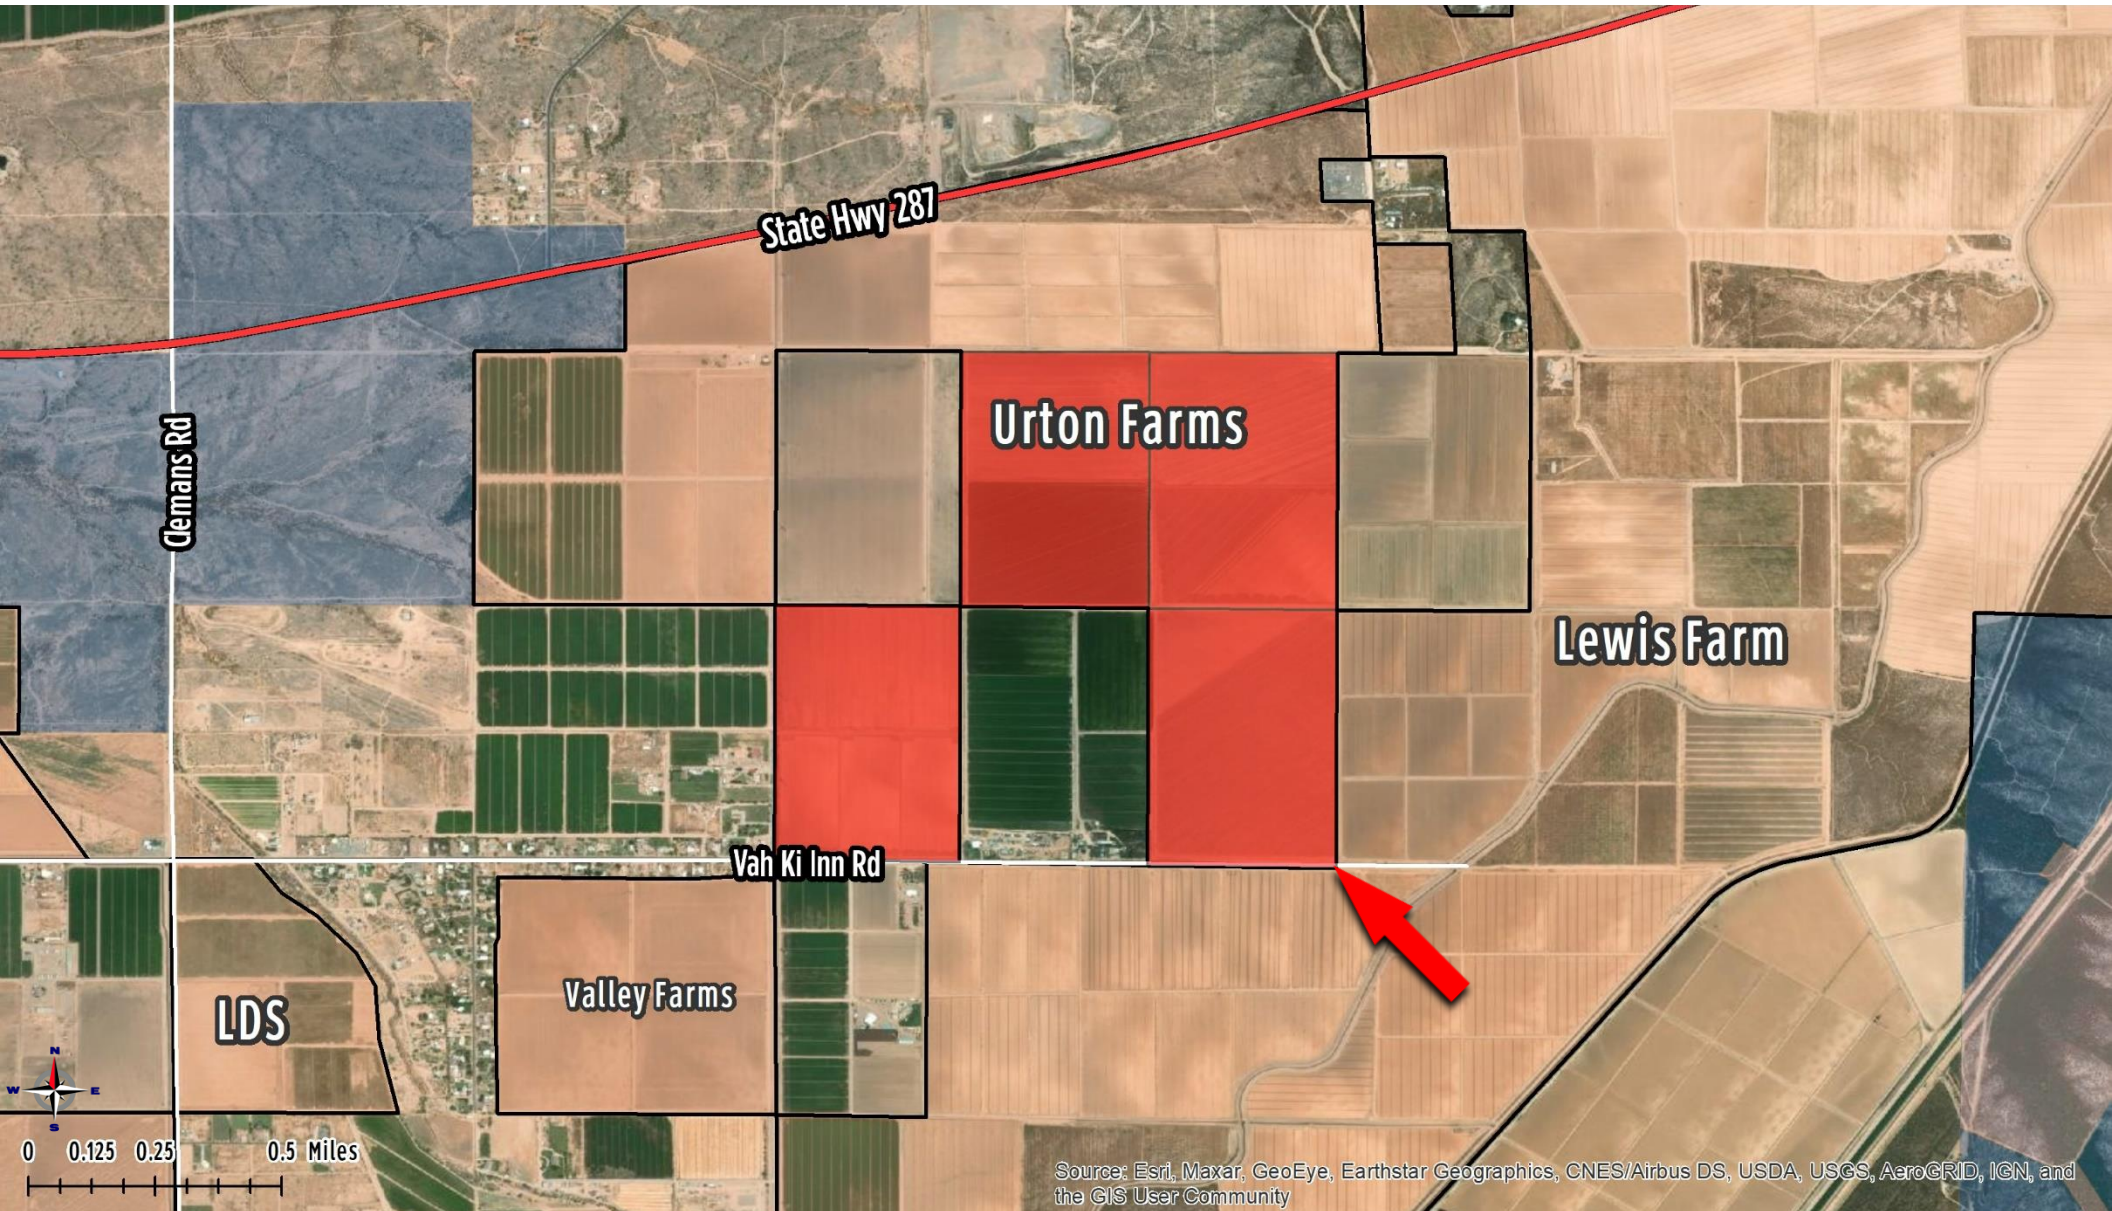

Urton Farms | Pinal County, AZ

The Hogan Group
7114 E Stetson Drive
Suite 400
Scottsdale, AZ 85251
(602) 553-4117

Jeff Beach	(602) 694-3941	jbeach@hogangroupaz.com
Jim Tipton	(602) 553-4110	jtipton@hogangroupaz.com
James Hotis	(480) 628-7518	jhotis@hogangroupaz.com